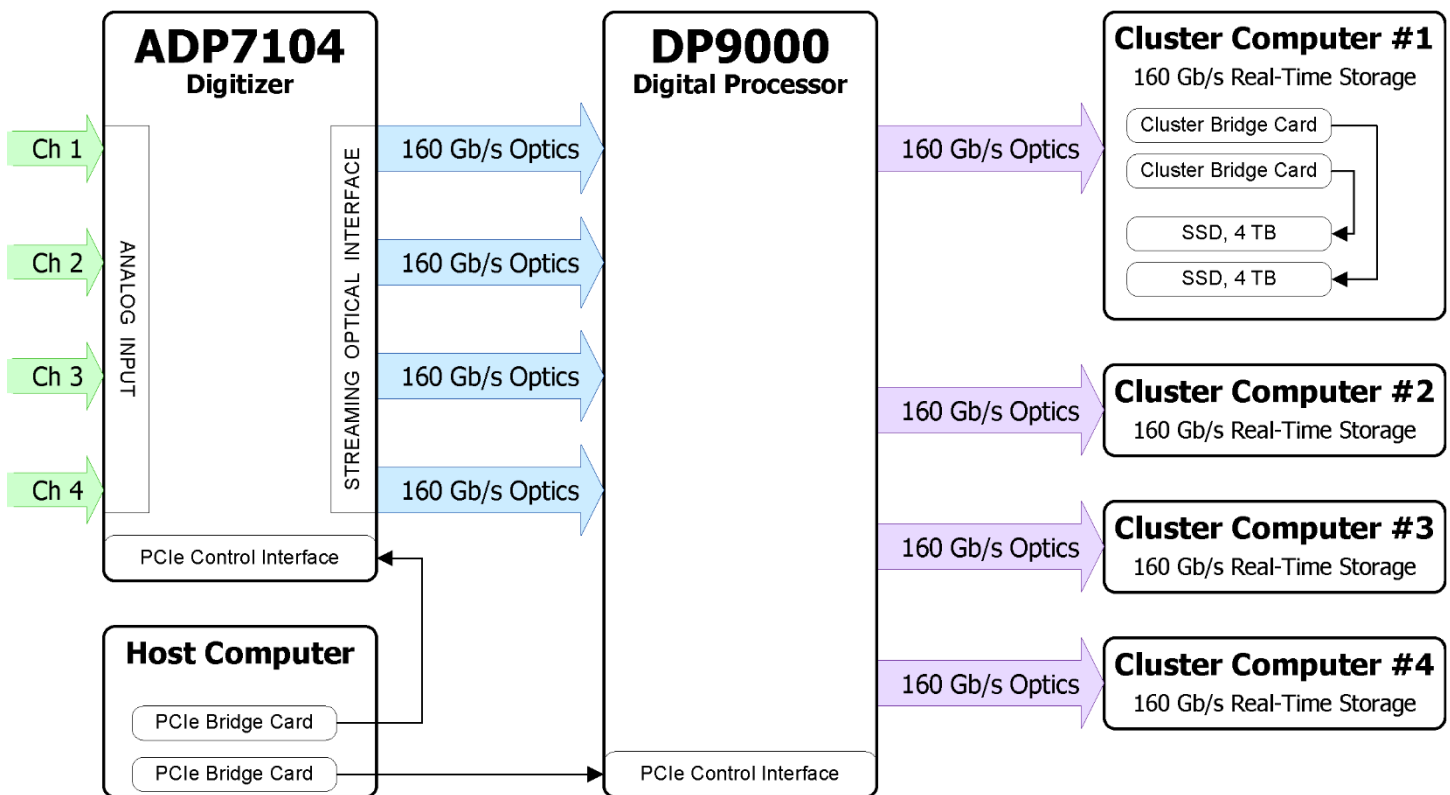

Real-Time 640 Gb/s Acquisition, Streaming and Storage

Key Features

- Real-time data streaming at 640 Gb/s (80 GByte/s)
 - 2 channels 10 GHz analog bandwidth
 - 4 channels 6.5 GHz analog bandwidth
- Real-time storage to cluster computers at 640 Gb/s
 - 32 TB total memory storage