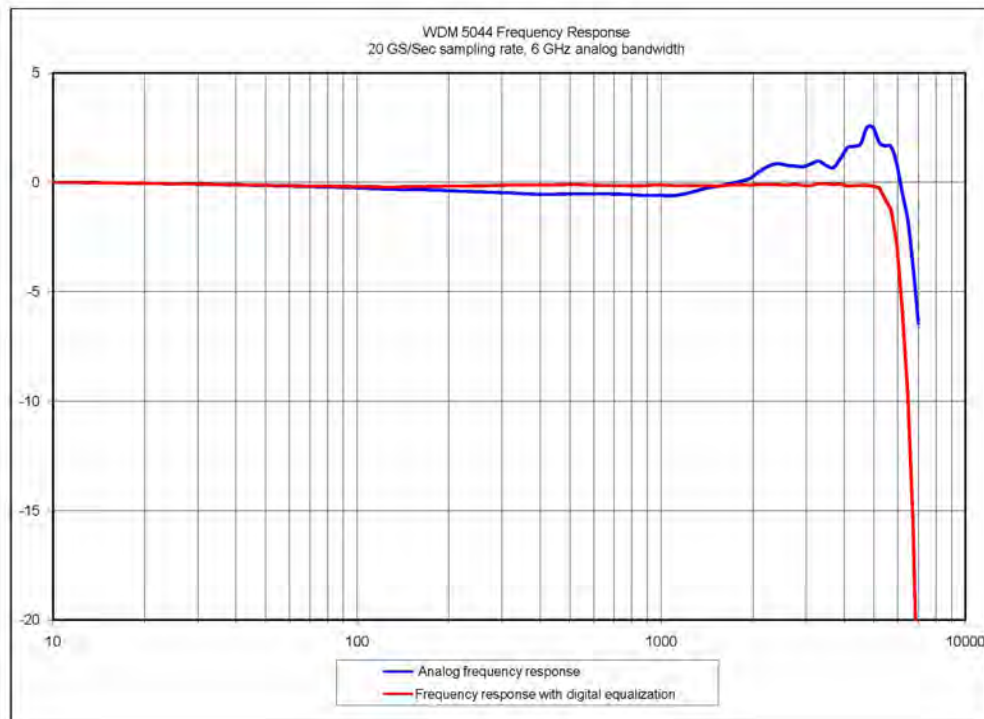

WDM 5044 Performance

WDM 5082 Performance

WDM 5121 Performance

Fig 4.11 13GHz/40Gbit/s 8-Bit digitizer, ENOB versus frequency