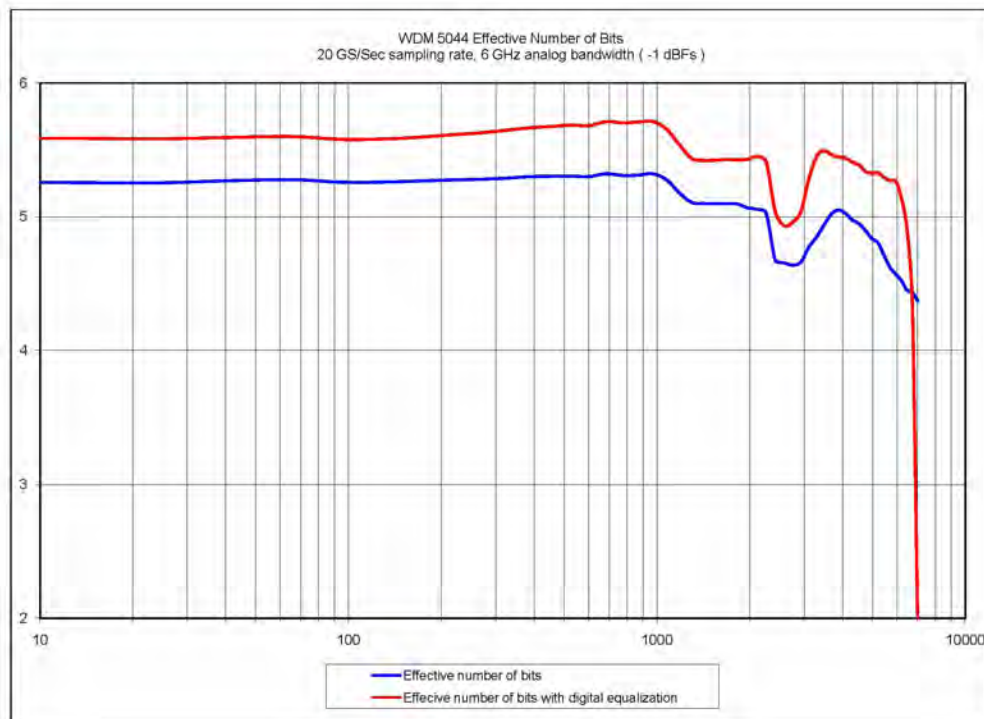

WDM 5044 Performance

WDM 5082 Performance

WDM 5121 Performance

Fig 4.11 13GHz/40Gbit/s 8-Bit digitizer, ENOB versus frequency