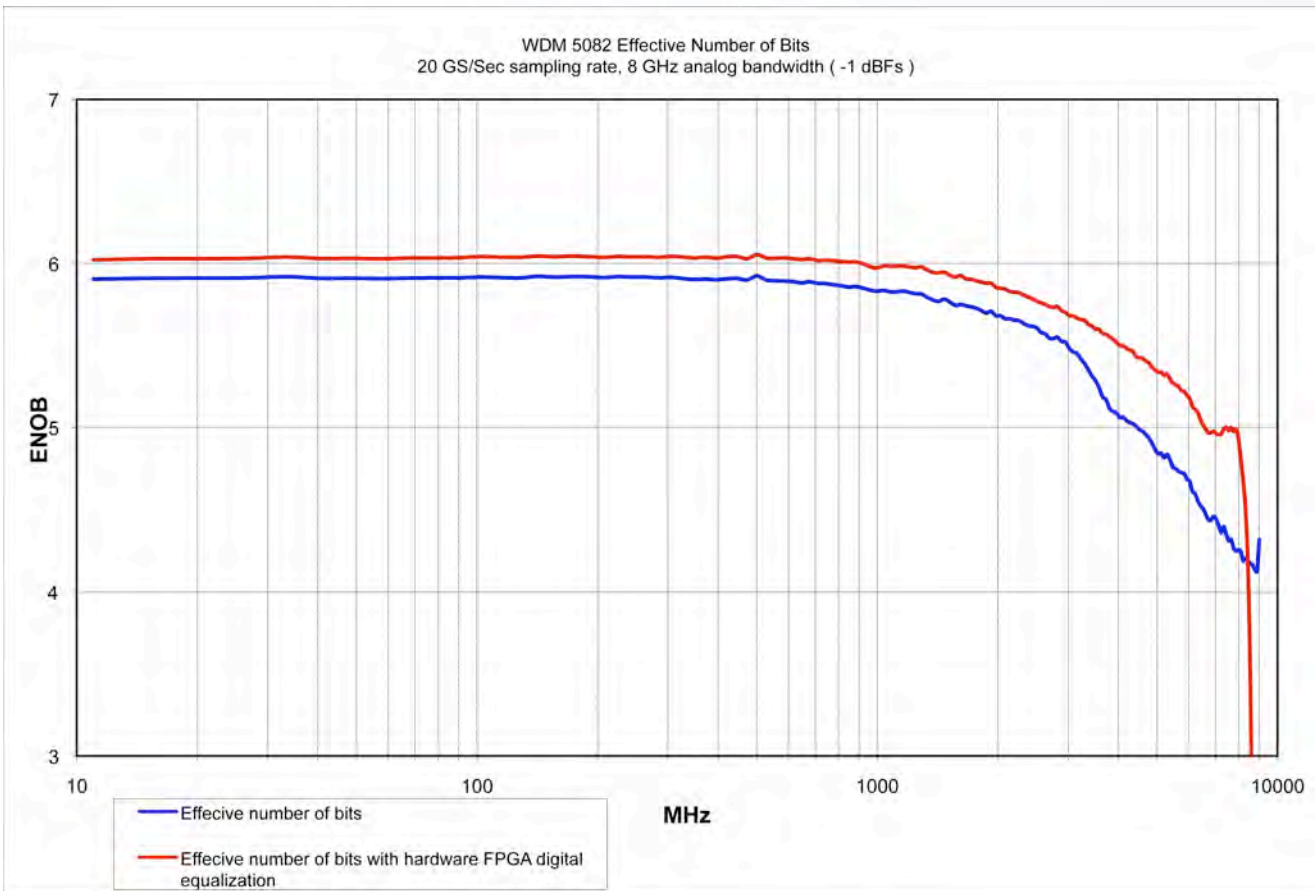

WDM 5044 Performance

WDM 5082 Performance

WDM 5121 Performance

Fig 4.11 13GHz/40Gbit/s 8-Bit digitizer, ENOB versus frequency