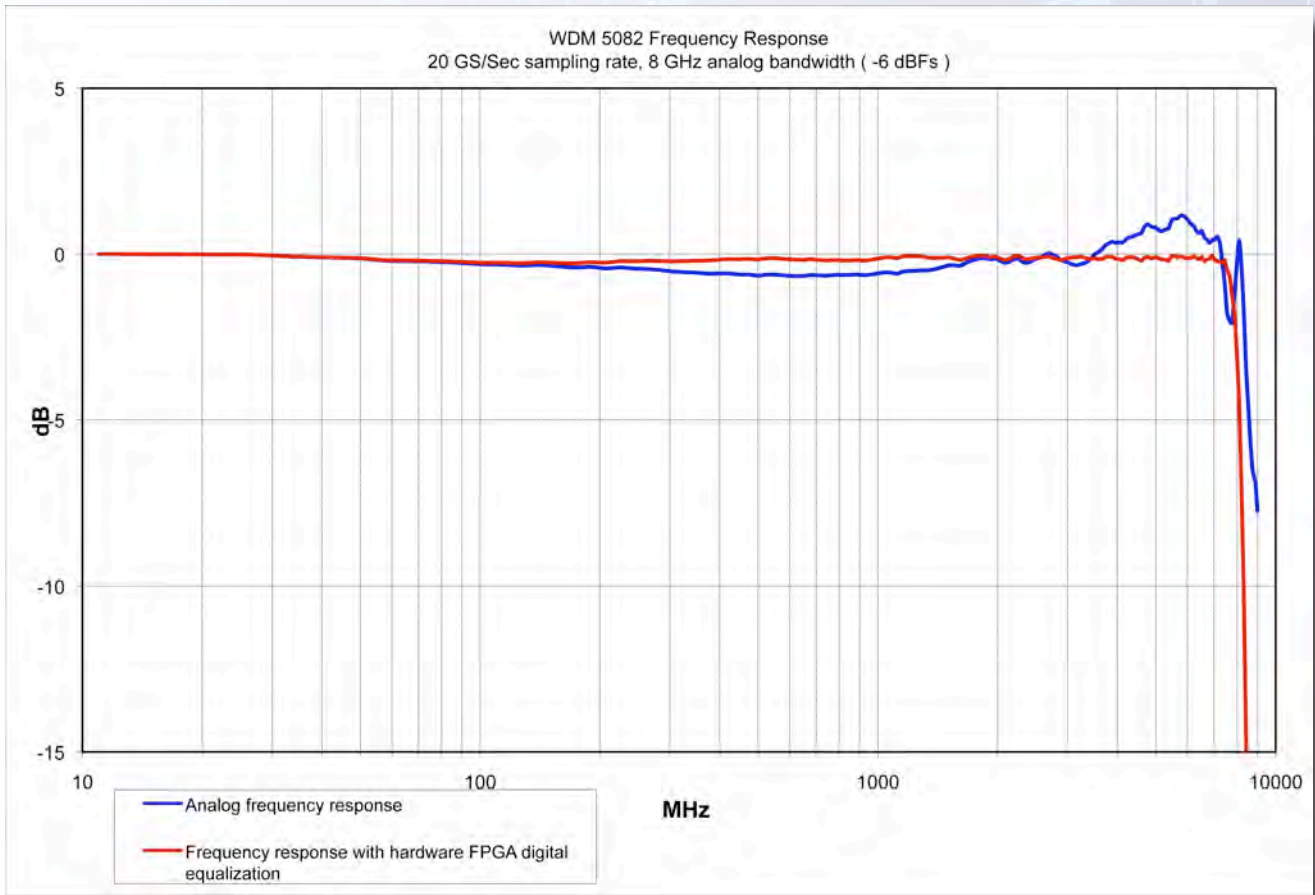

WDM 5044 Performance

WDM 5082 Performance

WDM 5121 Performance

Fig 4.11 13GHz/40Gbit/s 8-Bit digitizer, ENOB versus frequency