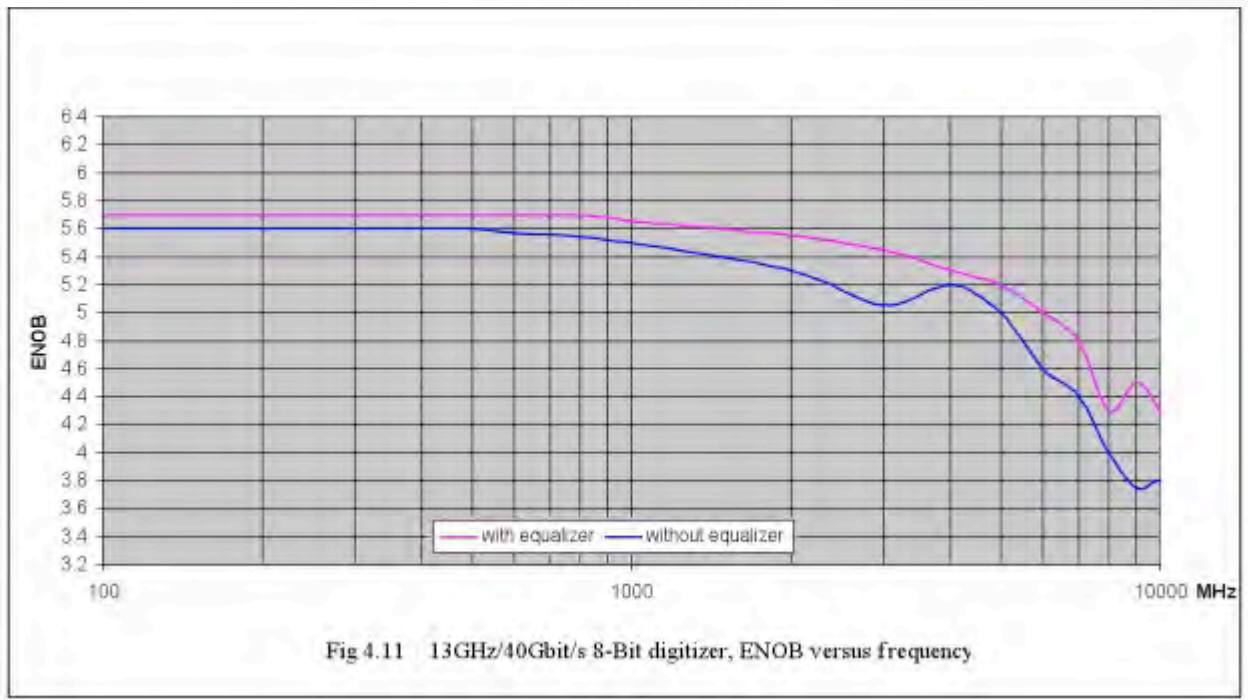

WDM 5044 Performance

WDM 5082 Performance

WDM 5121 Performance

Fig 4.11 13GHz/40Gbit/s 8-Bit digitizer, ENOB versus frequency