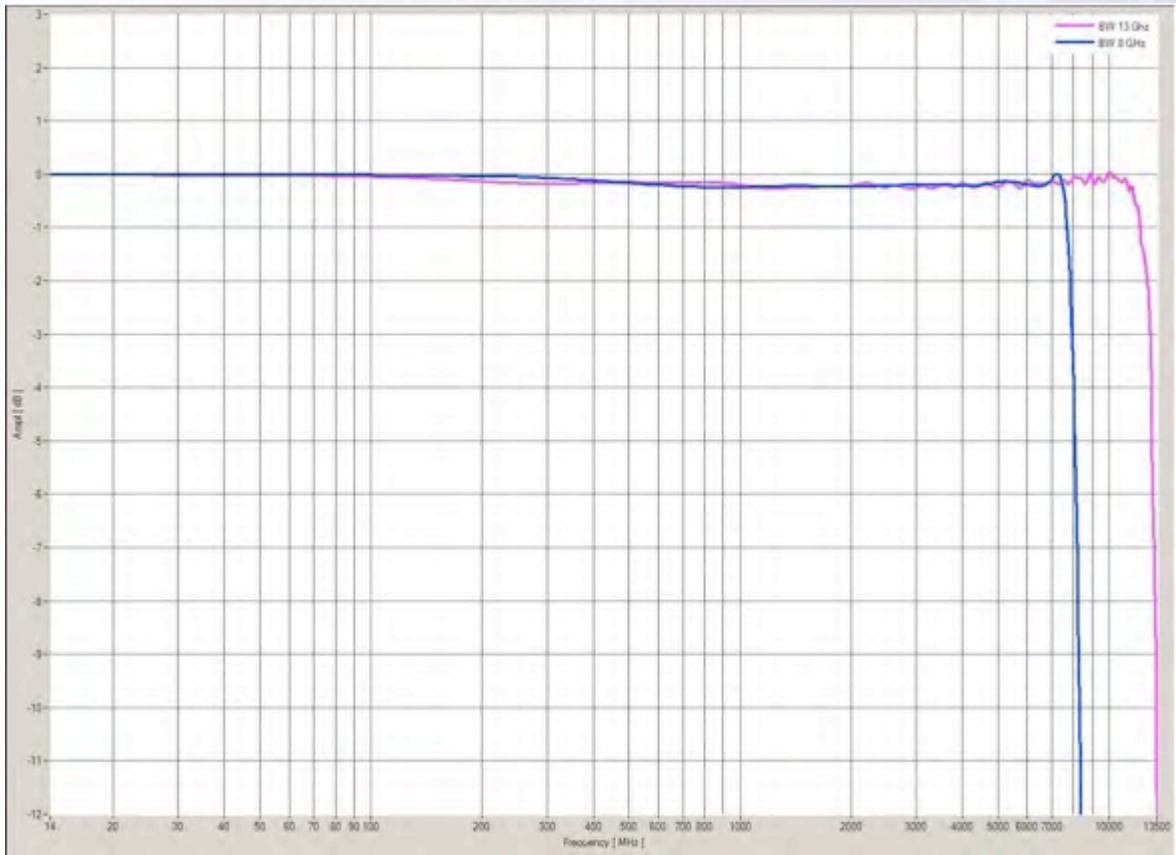

WDM 5044 Performance

WDM 5082 Performance

WDM 5121 Performance

Fig 4.11 13GHz/40Gbit/s 8-Bit digitizer, ENOB versus frequency